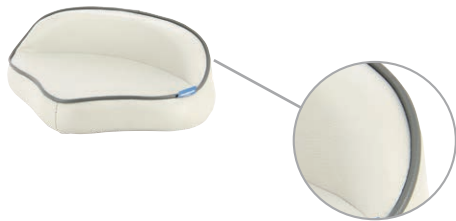

Comfort

CHFSWW

CHFSBW

Fisherman

The Fisherman seat is a simple and practical solution for small boats or casual marine use. Its classic design includes a folding backrest for better access and flexibility on board. Built with anodized aluminum hinges, the Fisherman is lightweight yet durable, making it ideal for both saltwater and freshwater use.

Key features:

- Classic and compact design for smaller vessels
- Folding backrest for easier access or storage
- Durable anodized aluminum hinges
- Optional UV-resistant seat cover (CCDS or CCSB)
- The same skai imitation leather is available in rolls for other interior design purposes (see page 407)

CHPRIVEL

Private seat

This seat is your trusted companion for fishing. Its compact and lightweight design offers just the right support when needed, while being easy to clean and maintain. Ideal for boats where space is limited but comfort is still important.

Key features:

- Compact and lightweight for smaller boats
- Designed to support during fishing or short cruising
- The same skai imitation leather is available in rolls for other interior design purposes (see page 407)